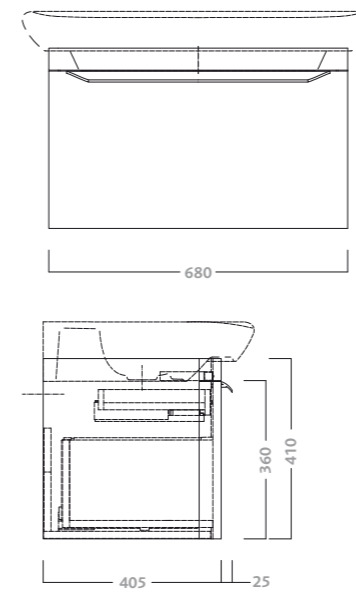

mobile sospeso 68 per lavabo 80
disponibile nelle finiture bianco lucido
e grigio tortora lucido
da abbinare a lavabo cod. 76080

codice	descrizione
76772	mobile sospeso 68 per lavabo 80

wall-hung cabinet 68 for washbasin 80
available with finishing white high gloss
and taupe high gloss
to combine with washbasin cod. 76080

code	description
76772	wall-hung cabinet 68 for washbasin 80