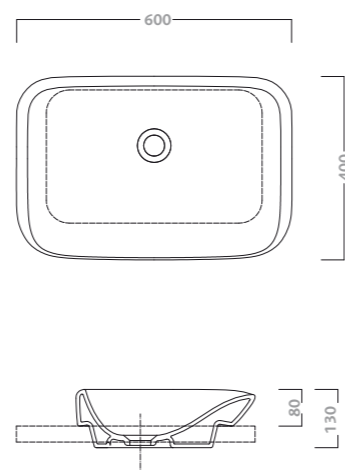

available with one tap-hole.
cover and overflow system included.
wall fixing and to combine with wall-hung cabinet 76772
approx. weight kg 20

code	description
76080	washbasin 80

lavabo 100

disponibile per rubinetteria monoforo.
copripiletta e sistema troppopieno inclusi.
fissaggio a parete e abbinabile a mobile sospeso 76773
peso kg ca. 27

codice	descrizione
76100	lavabo 100

washbasin 100

available with one tap-hole.
cover and overflow system included.
wall fixing and to combine with wall-hung cabinet 76773
approx. weight kg 27

code	description
76100	washbasin 100