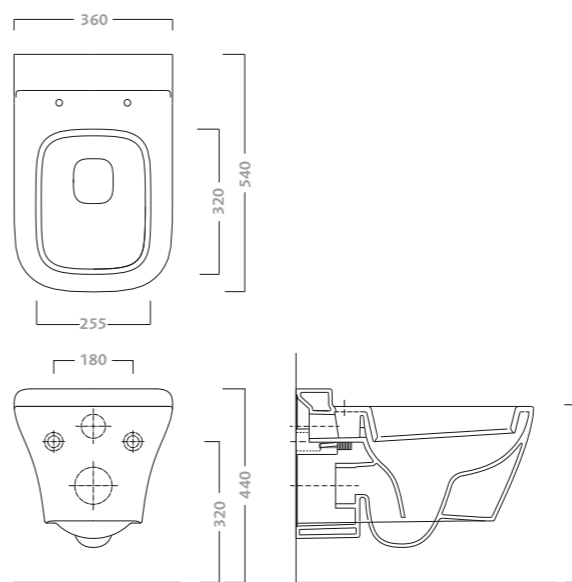

vaso sospeso completo di sedile
fissaggio a parete. funziona con 6 litri.
kit di fissaggio incluso.
peso kg ca. 27

codice	descrizione
76315	vaso sospeso con sedile in termoindurente
76316	vaso sospeso con sedile con chiusura ammortizzata

wall-hung water closet with seat
wall fixing. 6 litres flushing. fixing kit included.
approx. weight kg 27

code	description
76315	wall-hung water closet with duroplast seat
76316	wall-hung water closet with seat with soft close mechanism