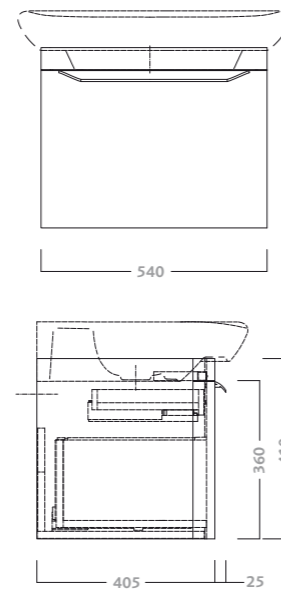

mobile sospeso 54 per lavabo 65
disponibile nelle finiture bianco lucido
e grigio tortora lucido
da abbinare a lavabo cod. 76065

codice	descrizione
76771	mobile sospeso 54 per lavabo 65

wall-hung cabinet 54 for washbasin 65
available with finishing white high gloss
and taupe high gloss
to combine with washbasin cod. 76065

code	description
76771	wall-hung cabinet 54 for washbasin 65