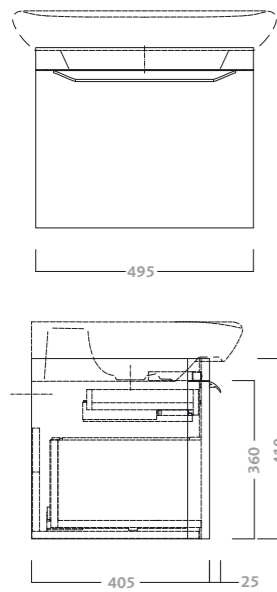

completamento codice
complete code

- **083 bianco lucido**
  083 white high gloss
- **091 grigio tortora lucido**
  091 taupe high gloss

mobile sospeso 49 per lavabo 60
disponibile nelle finiture bianco lucido
e grigio tortora lucido
da abbinare a lavabo cod. 76060

codice	descrizione
76770	mobile sospeso 49 per lavabo 60

wall-hung cabinet 49 for washbasin 60
available with finishing white high gloss
and taupe high gloss
to combine with washbasin cod. 76060

code	description
76770	wall-hung cabinet 49 for washbasin 60