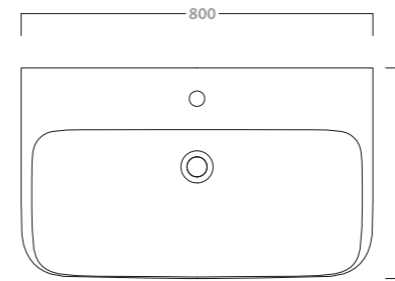

lavabo 80

disponibile per rubinetteria monoforo.
copripiletta e sistema troppopieno inclusi.
fissaggio a parete e abbinabile a mobile sospeso 76772
peso kg ca. 20

codice	descrizione
76080	lavabo 80

washbasin 80

available with one tap-hole.
cover and overflow system included.
wall fixing and to combine with wall-hung cabinet 76772
approx. weight kg 20

code	description
76080	washbasin 80