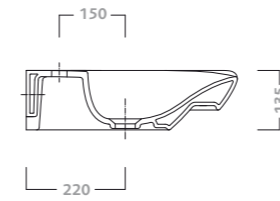

lavabo 80

disponibile per rubinetteria monoforo.
copripiletta e sistema troppopieno inclusi.
fissaggio a parete e abbinabile a mobile sospeso 76772
peso kg ca. 20

codice	descrizione
76080	lavabo 80

washbasin 80

available with one tap-hole.
cover and overflow system included.
wall fixing and to combine with wall-hung cabinet 76772
approx. weight kg 20

code	description
76080	washbasin 80