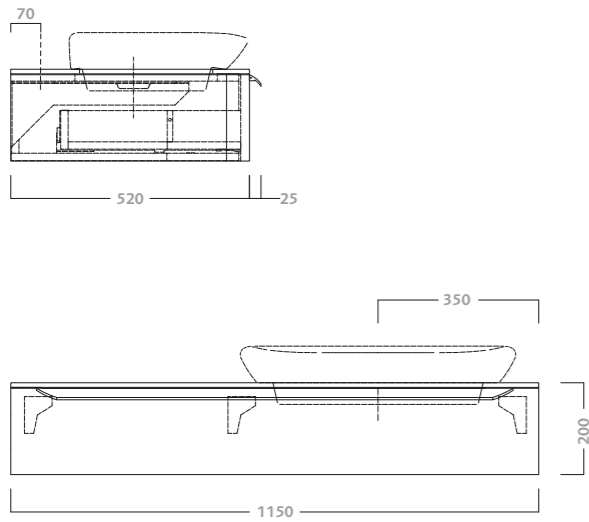

completamento codice
complete code

- **083 bianco lucido**
  083 white high gloss
- **091 grigio tortora lucido**
  091 taupe high gloss

mobile sospeso per bacinella d'appoggio 60
con piano in vetro smaltato, completo di foro per
rubinetteria. disponibile nelle finiture bianco lucido e grigio
tortora lucido da abbinare a bacinella cod. 76064

codice	descrizione
76774	mobile sospeso 115 per bacinella 60 posizionata a destra
76775	mobile sospeso 115 per bacinella 60 posizionata a sinistra

wall-hung cabinet for lay-on washbasin 60
with painted glass cover plate including tap-hole.
available with finishing white high gloss and taupe high
gloss to combine with lay-on washbasin cod. 76064

code	description
76774	wall-hung cabinet 115 for lay-on washbasin 60 placed on the right
76775	wall-hung cabinet 115 for lay-on washbasin 60 placed on the left